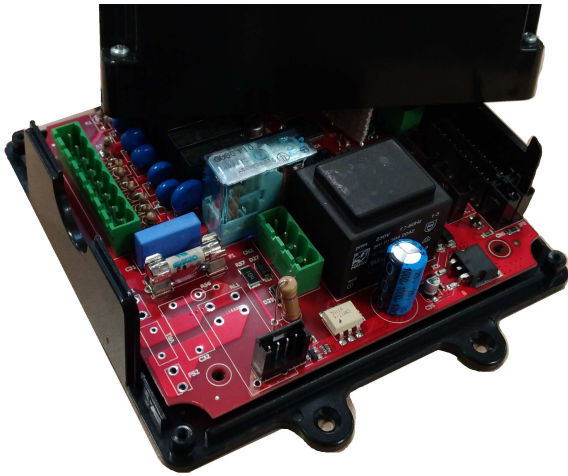

# RIGEL coffee dispenser

Coffee dispenser family for professional machines up to a maximum of **three delivery groups**:

- Dosage by volume, by time or manual
- Thermoregulation of boiler **ON/OFF** services (integrated relay control) or **PID2**(external SSR)
- Control of the boiler filling service level
- Serial connection for remote cash register or telemetry system
- Keyboards interfacing up to 7 keys and 7 LEDs
- Predisposition for **capacitive keyboards** or **Iron Touch**

Keyboards compatible with the **RIGEL** coffee dispensers:

**COMPACT**  
model

- Membrane keyboard
- Matrix interfacing
- 5 keys and 5 monochromatic LEDs
- Custom graphics on request
- Dimensions 75 x 45 x 25 [mm]

**INLINE / INLINE-CAP**  
model

- Membrane buttons or mechanical buttons
- Backlit capacitive version available
- 5 keys and 5 monochromatic LEDs
- Custom graphics on request
- Dimensions 118 x 45 x 25 [mm]

**IRON TOUCH model**  
by Crosspoint

- **Iron Touch** technology keyboards
- Touch activation
- Vibrating touch effect
- Available standard or custom versions

The RIGEL dispenser are compatible with the **Cloud/IOT** monitoring system specially developed by **Holonix Srl** for Giemme, an easily customizable monitoring and maintenance framework that allows the fleet management to be managed through an online platform. The framework is provided as a service, no installation required by the customer.